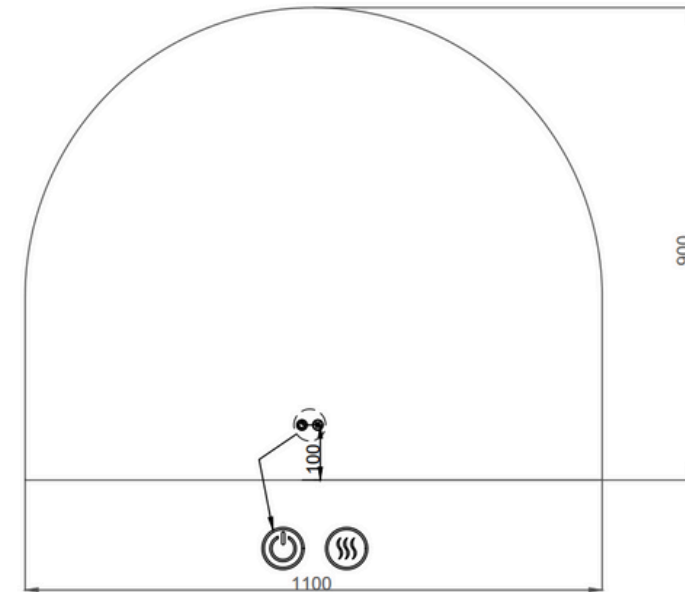

AURA

AUR11090-S

SPECIFICATIONS

AUR11090-S

Size

- W 1100mm
- H 900mm
- D 35mm
- N.W. 12.3KG

Features

- Touch buttons
- 3 LED Colour temperatures
- Light dimmable
- Portrait hanging only
- Mirror Demister with auto cut-off time
- Button illumination switchable to off
- CCT remembrance
- Copper free 5mm mirror
- 220-240V AC 50/60Hz
- IP44 rating
- RCM compliant
- Includes hanging kit and junction box

NOTE: Must be installed by a licensed tradesman.

All measurements are in mm and are for reference only. We recommend using a physical product for final measurement and rough-in stages. While we aim to have all measurements perfect at the time of publication and production normal manufacturing tolerances are to be expected and technical drawings may differ from actual product. Lumixe reserves the right to make modifications without prior notice.