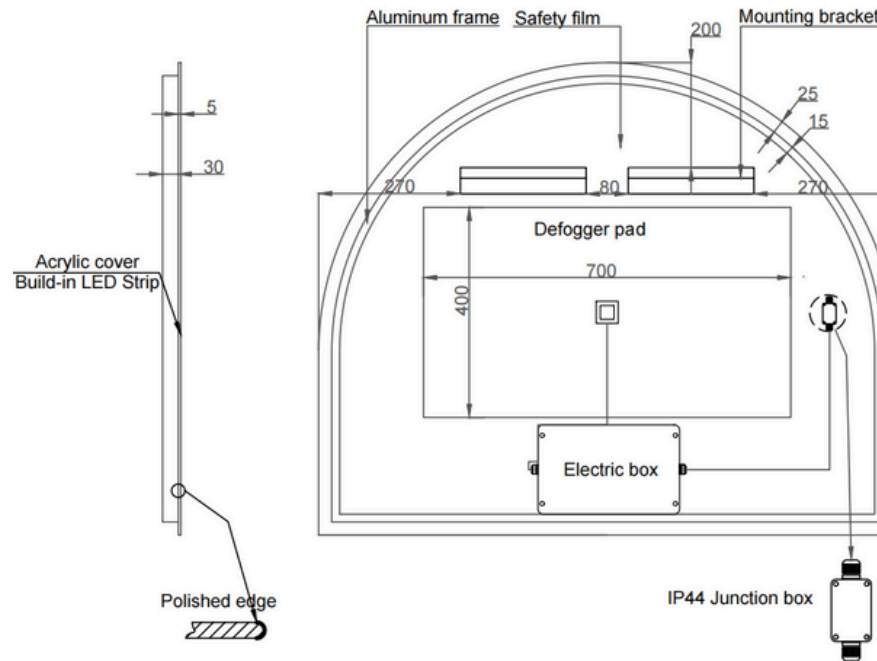

AURA

AUR11090-S

SPECIFICATIONS

AUR11090-S

Size

- W 1100mm
- H 900mm
- D 35mm
- N.W. 12.3KG

Features

- Touch buttons
- 3 LED Colour temperatures
- Light dimmable
- Portrait hanging only
- Mirror Demister with auto cut-off time
- Button illumination switchable to off
- CCT remembrance
- Copper free 5mm mirror
- 220-240V AC 50/60Hz
- IP44 rating
- RCM compliant
- Includes hanging kit and junction box

NOTE: Must be installed by a licensed tradesman.

All measurements are in mm and are for reference only. We recommend using a physical product for final measurement and rough-in stages. While we aim to have all measurements perfect at the time of publication and production normal manufacturing tolerances are to be expected and technical drawings may differ from actual product. Lumixe reserves the right to make modifications without prior notice.