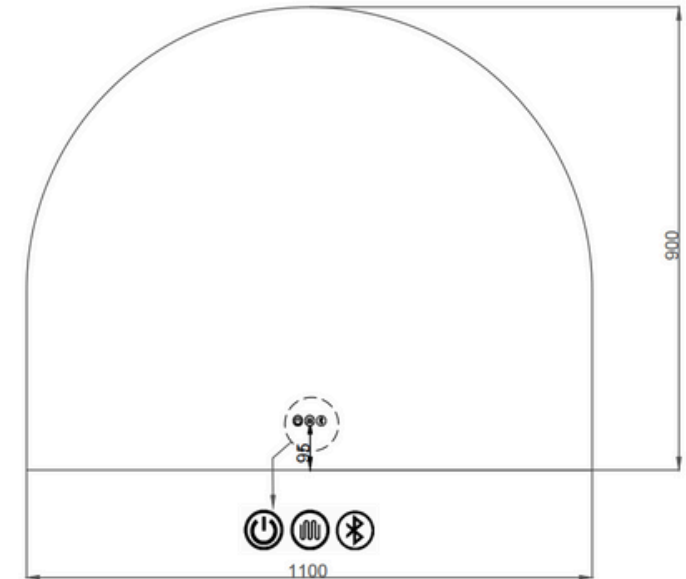

All measurements are in mm and are for reference only. We recommend using a physical product for final measurement and rough-in stages. While we aim to have all measurements perfect at the time of publication and production normal manufacturing tolerances are to be expected and technical drawings may differ from actual product. Lumixe reserves the right to make modifications without prior notice.

Cleaning: We recommend a 70% water and 30% methylated spirits mix with a microfiber cloth. If you have any questions please reach out to your sales consultant or contact Lumixe directly.

Updated 08/24