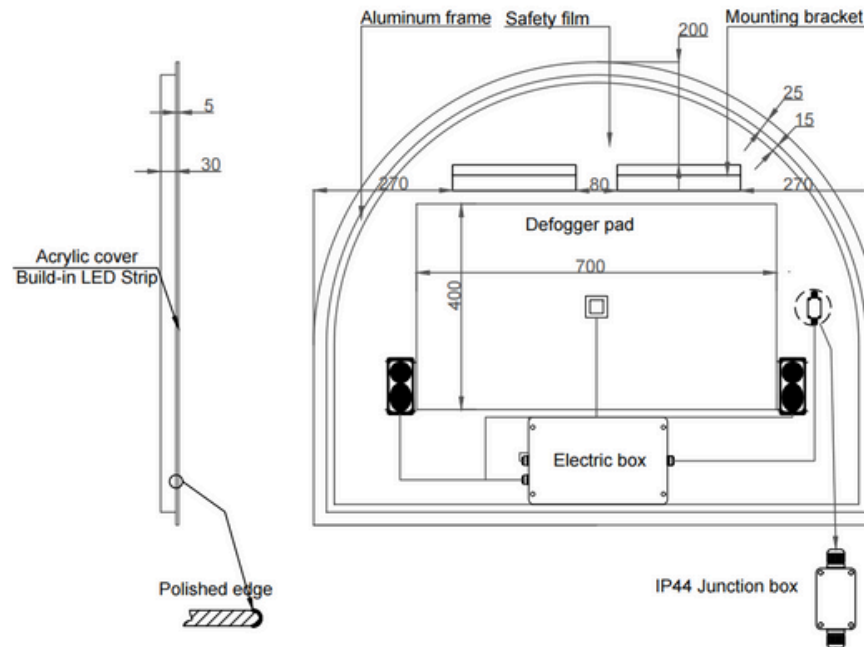

### Size

- W 1100mm
- H 900mm
- D 35mm
- N.W. 12.5KG

### Features

- Touch buttons
- 3 LED Colour temperatures
- Light dimmable
- Portrait hanging only
- Mirror Demister with auto cut-off time
- Integrated bluetooth speakers
- Button illumination switchable to off
- CCT remembrance
- Copper free 5mm mirror
- 220-240V AC 50/60Hz
- IP44 rating
- RCM compliant
- Includes hanging kit and junction box

**NOTE: Must be installed by a licensed tradesman.**

www.lumixe.com.au | 1300 586 493

All measurements are in mm and are for reference only. We recommend using a physical product for final measurement and rough-in stages. While we aim to have all measurements perfect at the time of publication and production normal manufacturing tolerances are to be expected and technical drawings may differ from actual product. Lumixe reserves the right to make modifications without prior notice.