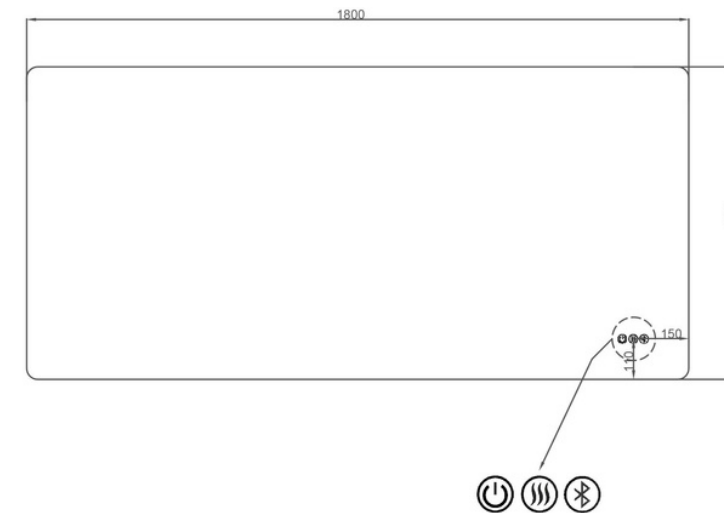

Features

- Touch buttons
- 3 LED Colour temperatures
- Light dimmable
- Mirror Demister with auto cut-off time
- Portrait/landscape hanging
- Bluetooth speakers
- Button illumination switchable to off
- CCT remembrance
- Copper free 5mm mirror
- 220-240V AC 50/60Hz
- IP44 rating
- RCM compliant
- Includes hanging kit and junction box

NOTE: Must be installed by a licensed tradesman.