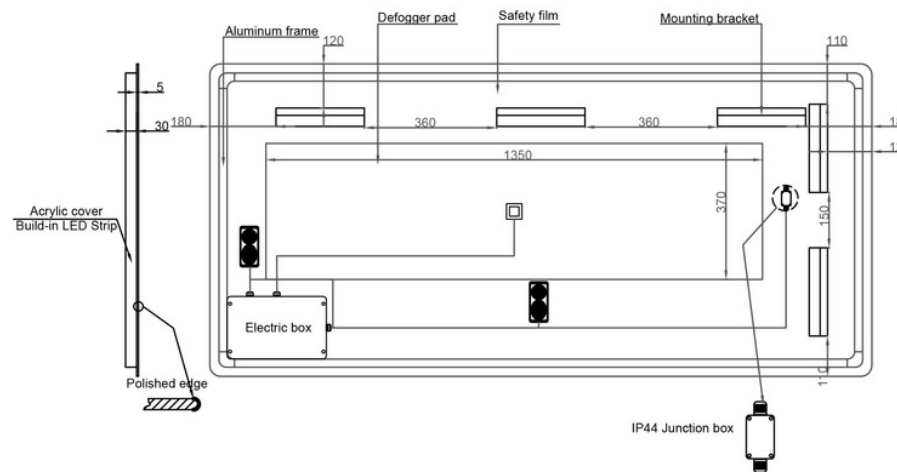

Features

- Touch buttons
- 3 LED Colour temperatures
- Light dimmable
- Mirror Demister with auto cut-off time
- Portrait/landscape hanging
- Bluetooth speakers
- Button illumination switchable to off
- CCT remembrance
- Copper free 5mm mirror
- 220-240V AC 50/60Hz
- IP44 rating
- RCM compliant
- Includes hanging kit and junction box

NOTE: Must be installed by a licensed tradesman.