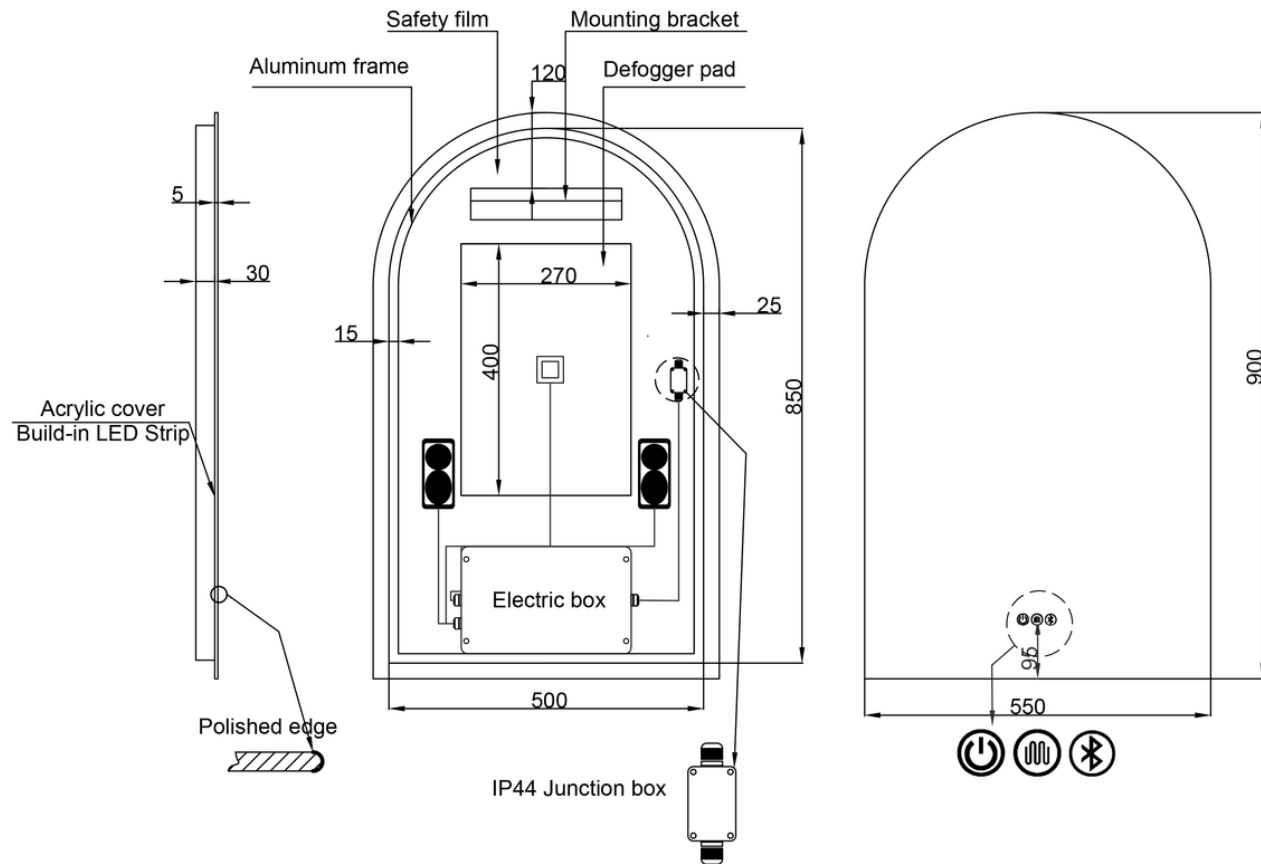

### Size

- W 900mm
- H 550mm
- D 35mm
- N.W. 7KG

### Features

- Touch buttons
- 3 LED Colour temperatures
- Light dimmable
- Portrait hanging
- Mirror Demister with auto cut-off time
- Bluetooth speakers
- Button illumination switchable to off
- CCT remembrance
- Copper free 5mm mirror
- 220-240V AC 50/60Hz
- IP44 rating
- RCM compliant
- Includes hanging kit and junction box

**NOTE: Must be installed by a licensed tradesman.**

All measurements are in mm and are for reference only. We recommend using a physical product for final measurement and rough-in stages. While we aim to have all measurements perfect at the time of publication and production normal manufacturing tolerances are to be expected and technical drawings may differ from actual product. Lumixe reserves the right to make modifications with prior notice.